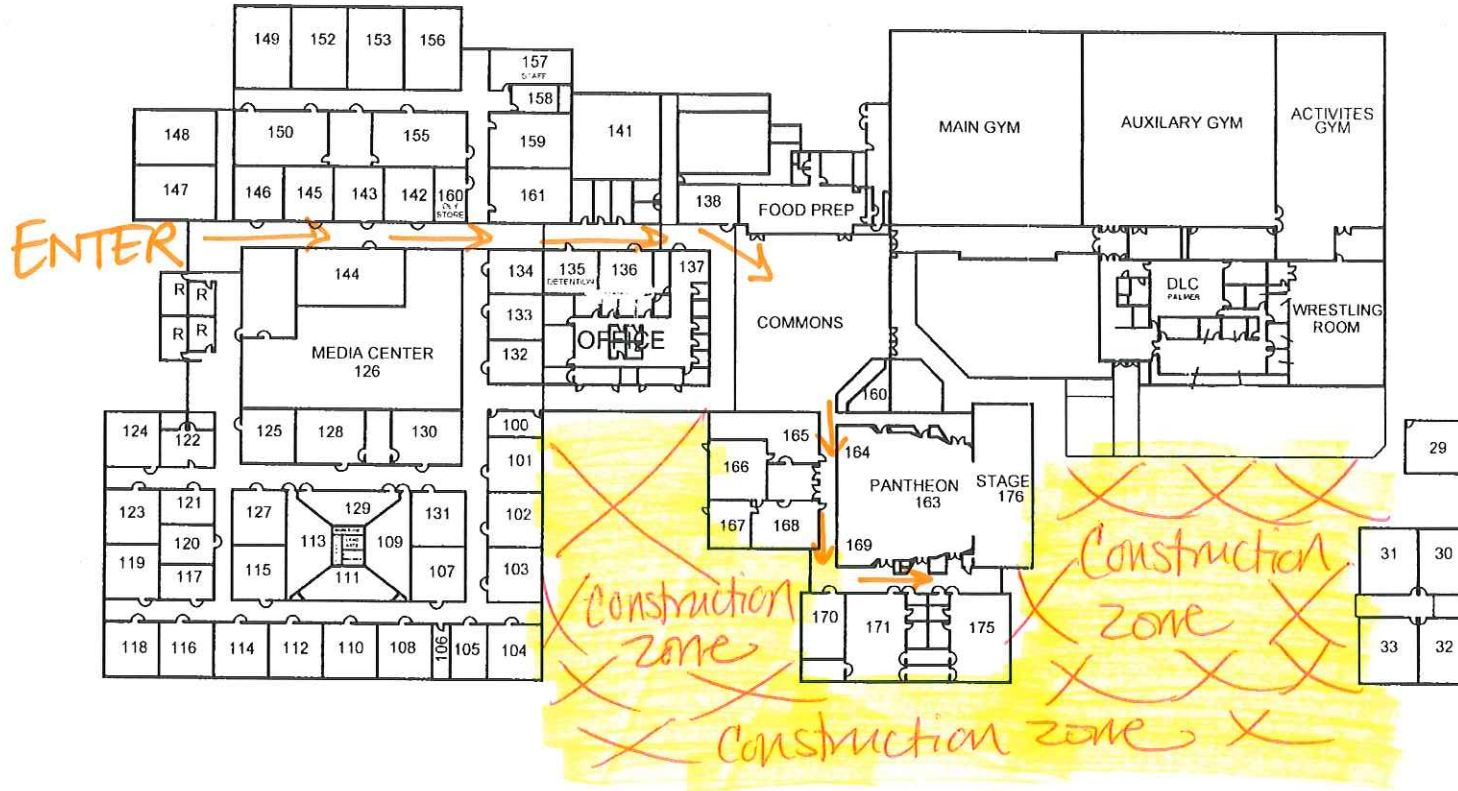

# SPRAGUE HS/SKYLINE PARK

Back gate exit (Joseph St.  
(Turn right on Croisan Scenic  
to return to Kuebler Blvd.)

KUEBLI

# SPRAGUE HIGH SCHOOL

|    |    |    |
|----|----|----|
| 26 | 24 | 22 |
| 25 | 23 | 21 |

MAIN LEVEL FLOOR PLAN

LOWER LEVEL FLOOR PLAN