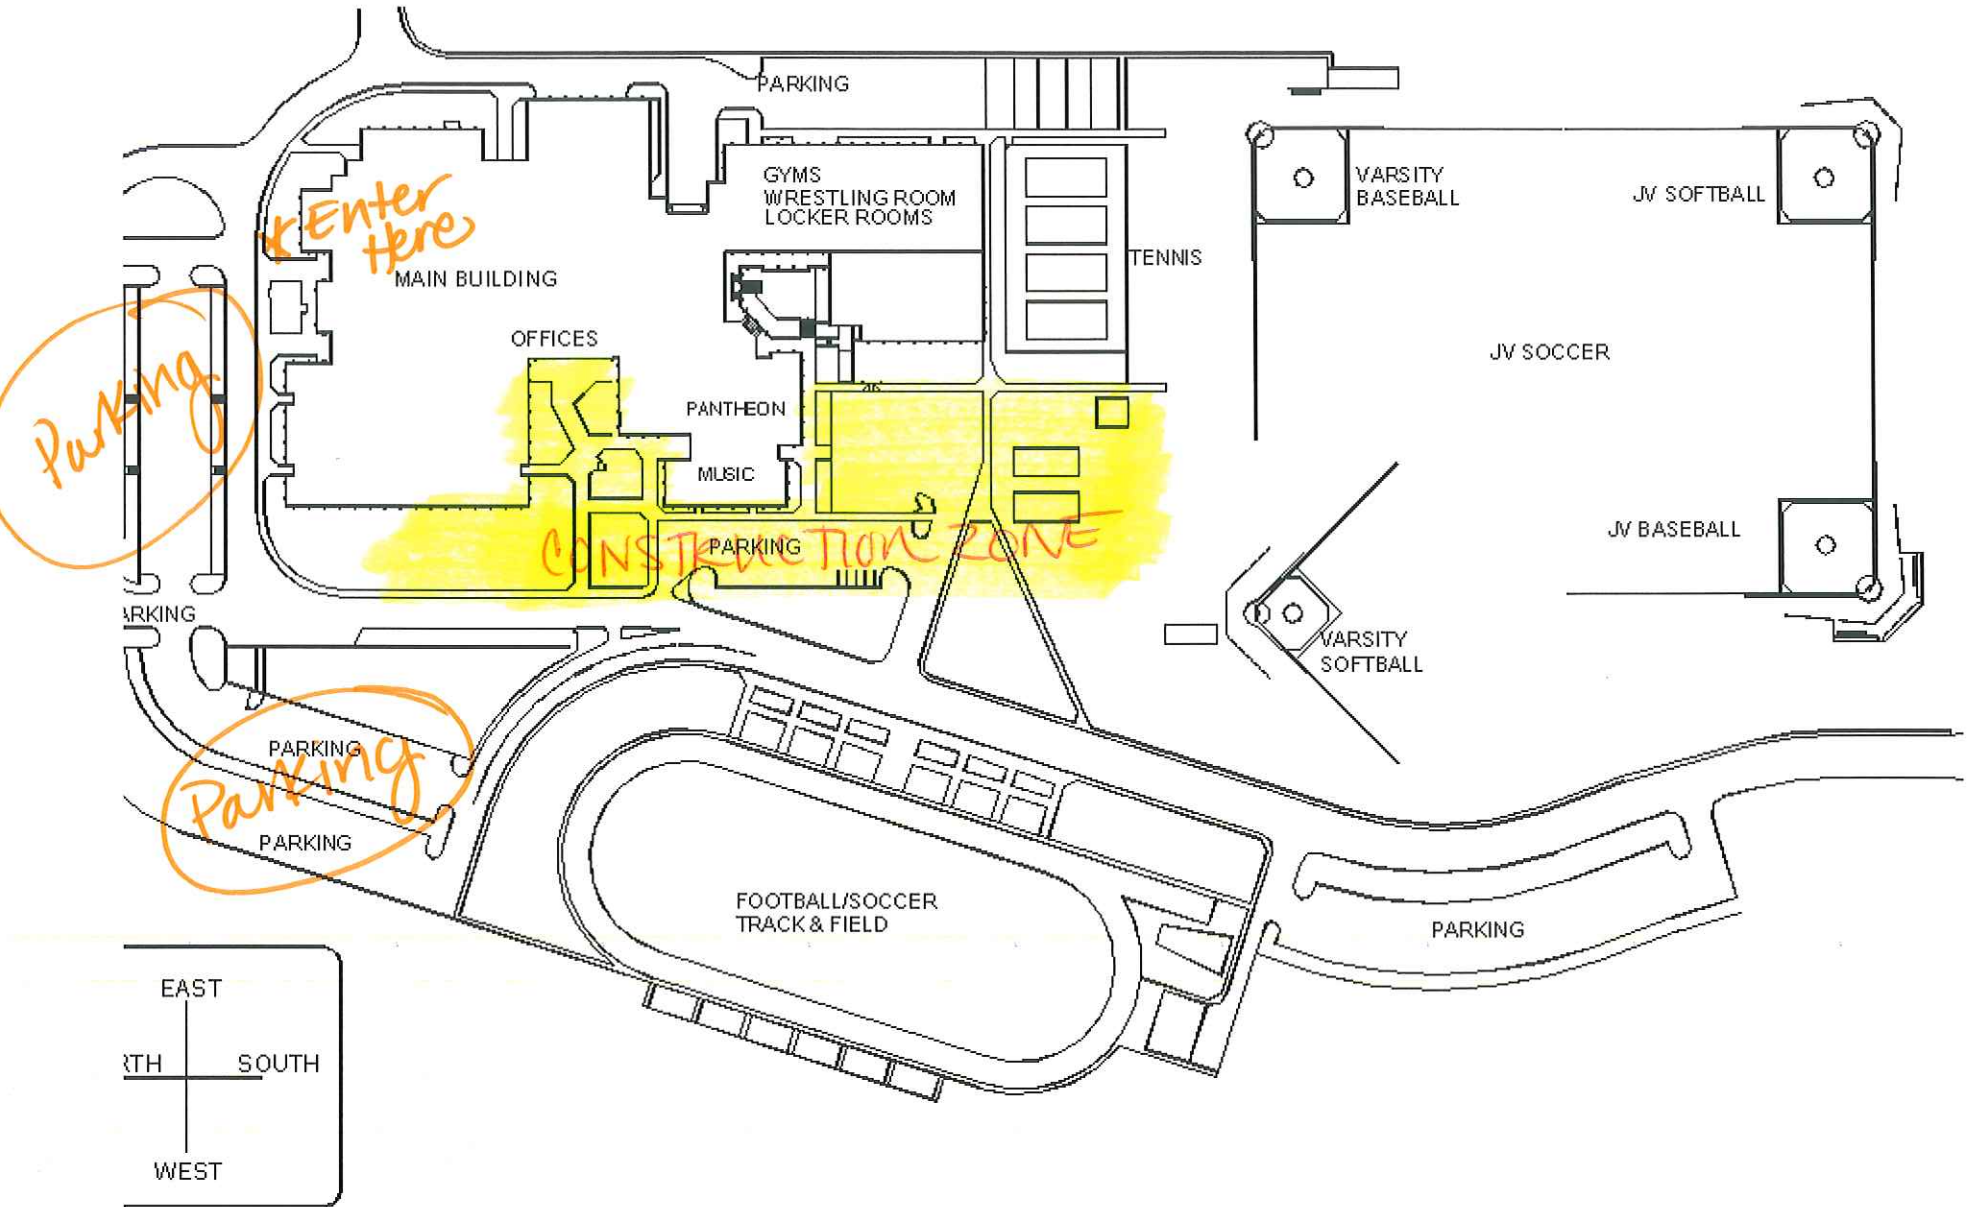

# SPRAGUE HS/SKYLINE PARK

Back gate exit (Joseph St.  
(Turn right on Croisan Scenic  
to return to Kuebler Blvd.)

KUEBLI

# SPRAGUE HIGH SCHOOL

|    |    |    |
|----|----|----|
| 26 | 24 | 22 |
| 25 | 23 | 21 |

MAIN LEVEL FLOOR PLAN

LOWER LEVEL FLOOR PLAN